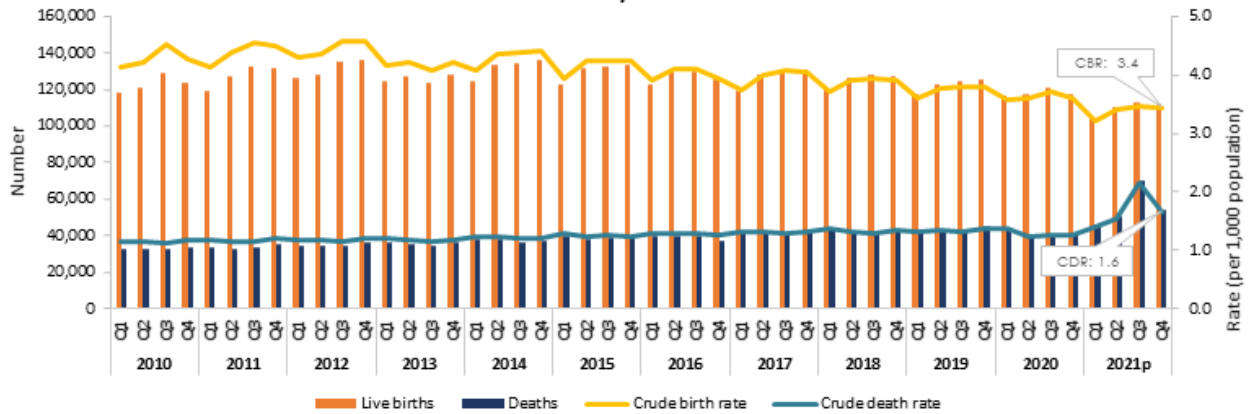

### DEATHS BY ETHNIC GROUP

<sup>1</sup> Including Non-Citizens

**TABLE 1: NUMBER AND PERCENTAGE CHANGE OF LIVE BIRTHS AND DEATHS 2020 & 2021<sup>P</sup>, MALAYSIA**

	2020		2021 <sup>P</sup>	
	Year-on-year change (%)	Number	Month	Year-on-year change (%)
<b>Live Births</b>	-4.3	41,308	October	-6.2
	-4.5	39,011	November	-5.8
	-10.0	36,967	December	-0.7
	-6.2	117,286	October – December	-4.3
<b>Deaths</b>	-2.5	13,951	October	37.5
	-12.6	12,885	November	32.1
	-9.6	14,201	December	23.5
	-8.3	41,037	October – December	31.0

**EXHIBIT 1: DEMOGRAPHIC STATISTICS BY STATE, FOURTH QUARTER 2021, MALAYSIA**

**CHART 1: DEMOGRAPHIC STATISTICS BY QUARTER 2017-2021<sup>P</sup>, MALAYSIA**

Note: The population figures for Q2 2020 - Q2 2022 has been revised based on MyCensus 2020 meanwhile the population for Q3 2010 - Q1 2020 will be revised later.

**CHART 2: LIVE BIRTHS AND DEATHS BY YEAR, QUARTER AND MONTH, 2000-2021<sup>P</sup>, MALAYSIA**

**CHART 3: LIVE BIRTHS AND DEATHS (NUMBER AND RATE) BY QUARTER, 2010-2021<sup>P</sup>, MALAYSIA**

Notes:  
<sup>P</sup> Preliminary.  
<sup>A</sup> The number of live births and deaths refer to preliminary figures. Total population refers to estimates.  
<sup>Q</sup> Quarterly period: Q1=January-March; Q2=April-June; Q3=July-September; Q4=October-December.  
<sup>\*</sup> The added total may differ due to rounding.