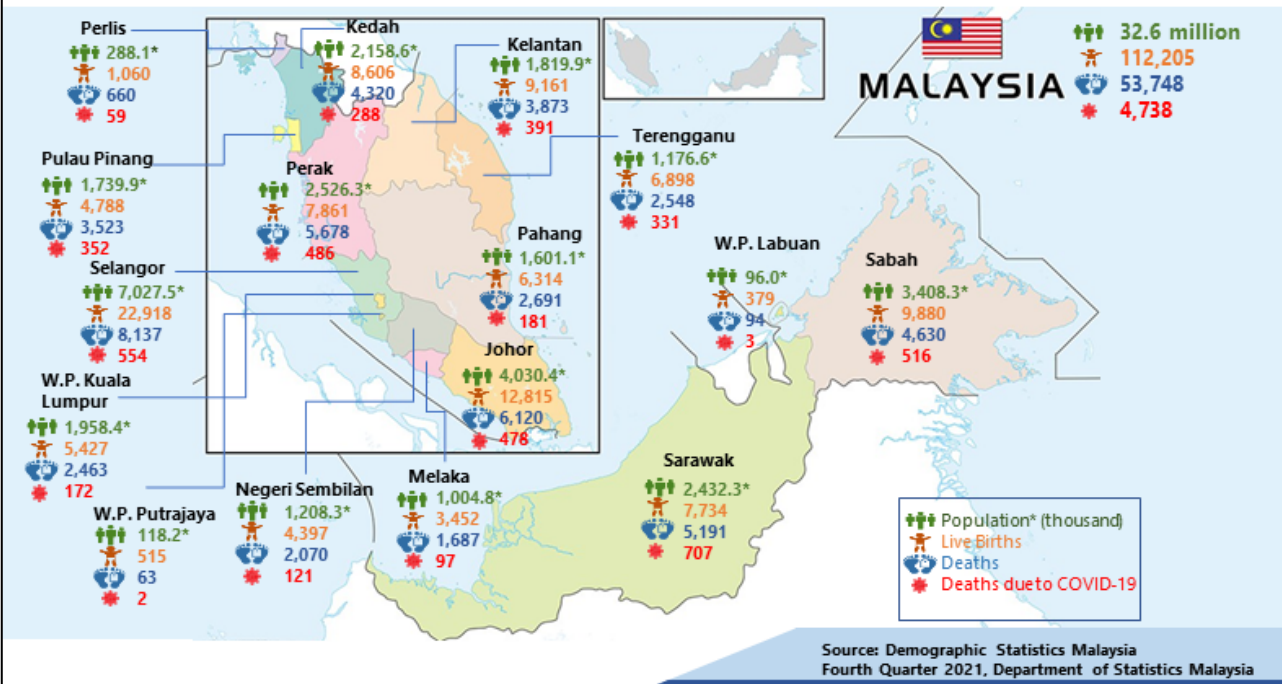

¹ Including Non-Citizens

TABLE 1: NUMBER AND PERCENTAGE CHANGE OF LIVE BIRTHS AND DEATHS 2020 & 2021^P, MALAYSIA

	2020		2021^P	
	Year-on-year change (%)	Number	Month	Year-on-year change (%)
Live Births	-4.3	41,308	October	-6.2
	-4.5	39,011	November	-5.8
	-10.0	36,967	December	-0.7
	-6.2	117,286	October – December	-4.3
Deaths	-2.5	13,951	October	37.5
	-12.6	12,885	November	32.1
	-9.6	14,201	December	23.5
	-8.3	41,037	October – December	31.0

EXHIBIT 1: DEMOGRAPHIC STATISTICS BY STATE, FOURTH QUARTER 2021, MALAYSIA