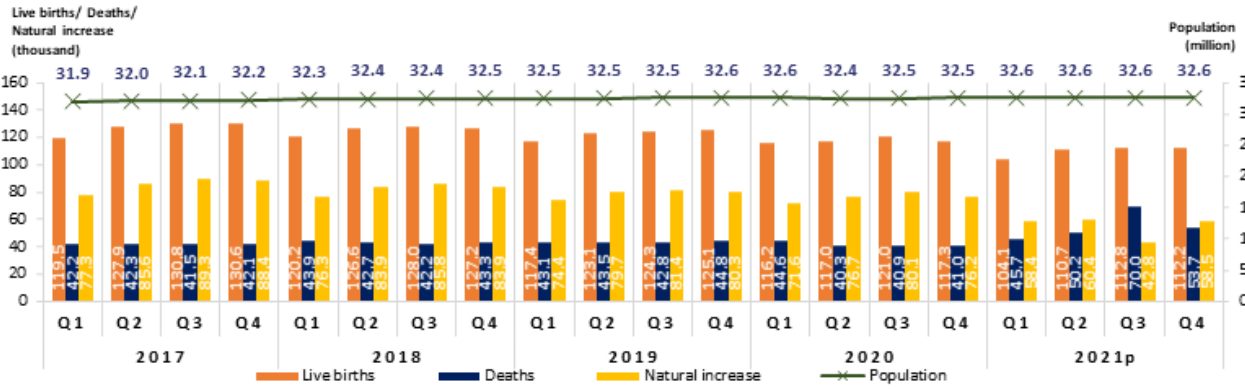

### LIVE BIRTHS BY ETHNIC GROUP

### DEATHS BY ETHNIC GROUP

<sup>1</sup> Including Non-Citizens

**TABLE 1: NUMBER AND PERCENTAGE CHANGE OF LIVE BIRTHS AND DEATHS 2020 & 2021<sup>P</sup>, MALAYSIA**

	2020		2021 <sup>P</sup>	
	Year-on-year change (%)	Number	Month	Year-on-year change (%)
<b>Live Births</b>	-4.3	41,308	October	-6.2
	-4.5	39,011	November	-5.8
	-10.0	36,967	December	-0.7
	-6.2	117,286	October – December	-4.3
<b>Deaths</b>	-2.5	13,951	October	37.5
	-12.6	12,885	November	32.1
	-9.6	14,201	December	23.5
	-8.3	41,037	October – December	31.0

**EXHIBIT 1: DEMOGRAPHIC STATISTICS BY STATE, FOURTH QUARTER 2021, MALAYSIA**

**CHART 1: DEMOGRAPHIC STATISTICS BY QUARTER 2017-2021<sup>P</sup>, MALAYSIA**

Note: The population figures for Q2 2020 - Q2 2022 has been revised based on MyCensus 2020 meanwhile the population for Q3 2010 - Q1 2020 will be revised later.

**CHART 2: LIVE BIRTHS AND DEATHS BY YEAR, QUARTER AND MONTH, 2000-2021<sup>P</sup>, MALAYSIA**

**CHART 3: LIVE BIRTHS AND DEATHS (NUMBER AND RATE) BY QUARTER, 2010-2021<sup>P</sup>, MALAYSIA**

Notes:  
<sup>P</sup> Preliminary.  
<sup>A</sup> The number of live births and deaths refer to preliminary figures. Total population refers to estimates.  
<sup>Q</sup> Quarterly period: Q1=January-March; Q2=April-June; Q3=July-September; Q4=October-December.  
<sup>\*</sup> The added total may differ due to rounding.