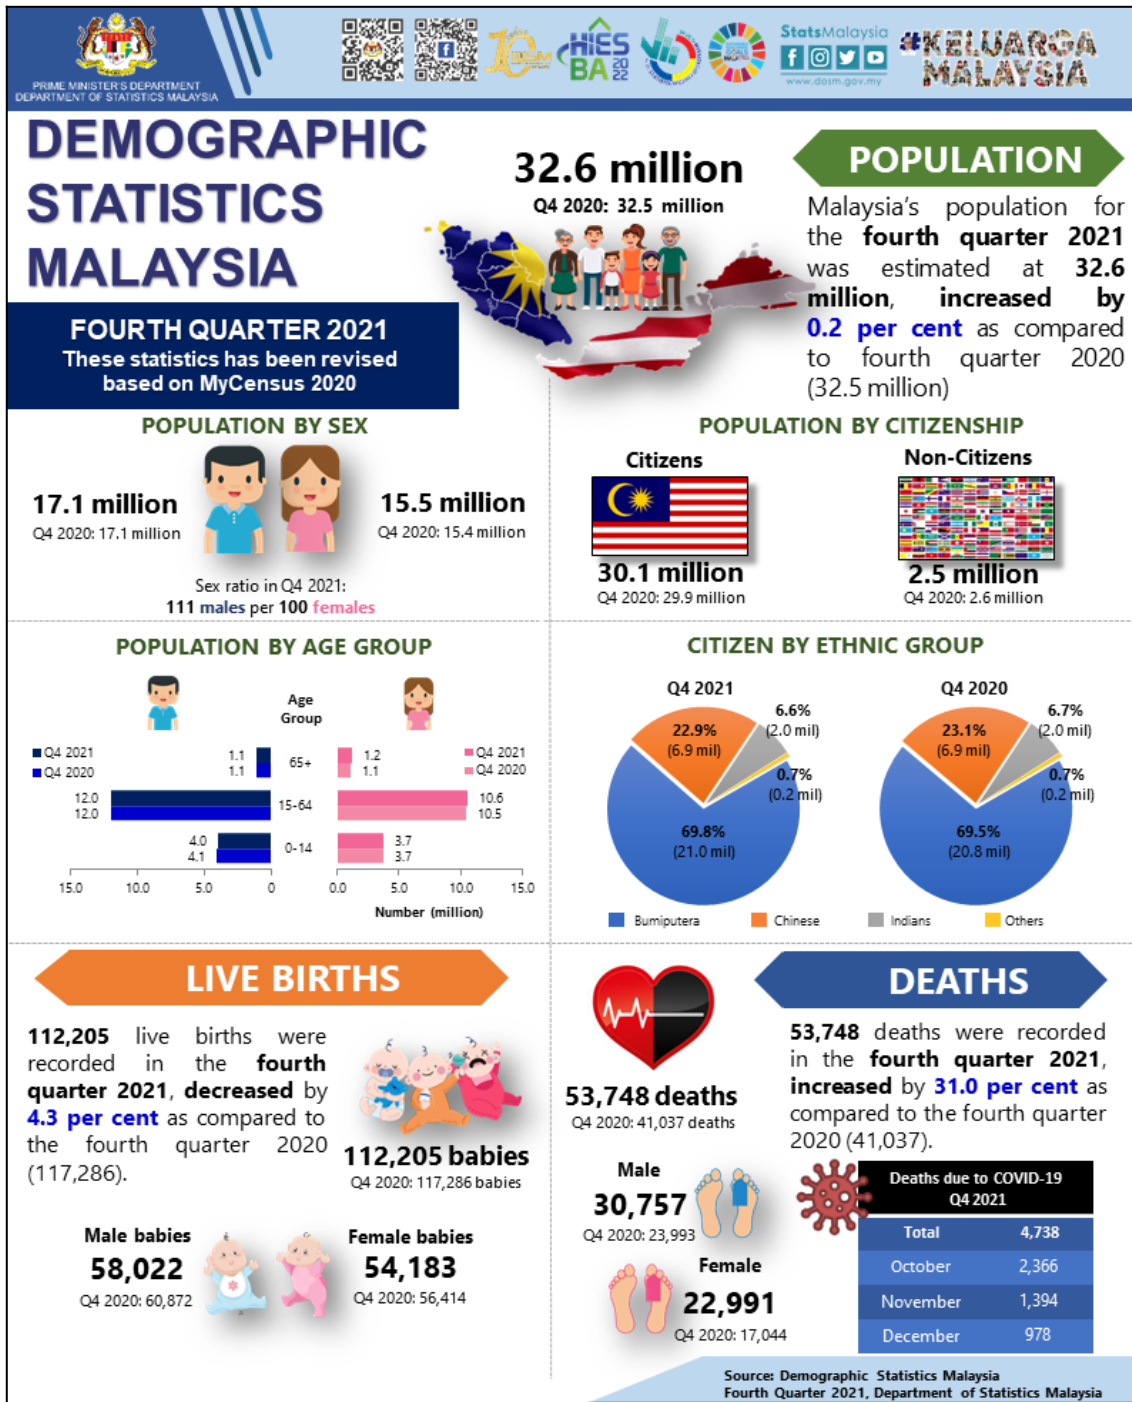

MINISTRY OF ECONOMY  
DEPARTMENT OF STATISTICS MALAYSIA

DEMOGRAPHIC STATISTICS FOURTH QUARTER 2021, MALAYSIA

### LIVE BIRTHS BY ETHNIC GROUP

### DEATHS BY ETHNIC GROUP

<sup>1</sup> Including Non-Citizens

**TABLE 1: NUMBER AND PERCENTAGE CHANGE OF LIVE BIRTHS AND DEATHS 2020 & 2021<sup>P</sup>, MALAYSIA**

	2020		2021 <sup>P</sup>	
	Year-on-year change (%)	Number	Month	Year-on-year change (%)
<b>Live Births</b>	-4.3	41,308	October	-6.2
	-4.5	39,011	November	-5.8
	-10.0	36,967	December	-0.7
	-6.2	117,286	October – December	-4.3
<b>Deaths</b>	-2.5	13,951	October	37.5
	-12.6	12,885	November	32.1
	-9.6	14,201	December	23.5
	-8.3	41,037	October – December	31.0

**CHART 2: LIVE BIRTHS AND DEATHS BY YEAR, QUARTER AND MONTH, 2000-2021<sup>P</sup>, MALAYSIA**

**CHART 3: LIVE BIRTHS AND DEATHS (NUMBER AND RATE) BY QUARTER, 2010-2021<sup>P</sup>, MALAYSIA**

Notes:  
<sup>P</sup> Preliminary.  
<sup>A</sup> The number of live births and deaths refer to preliminary figures. Total population refers to estimates.  
<sup>Q</sup> Quarterly period: Q1=January-March; Q2=April-June; Q3=July-September; Q4=October-December.  
<sup>\*</sup> The added total may differ due to rounding.