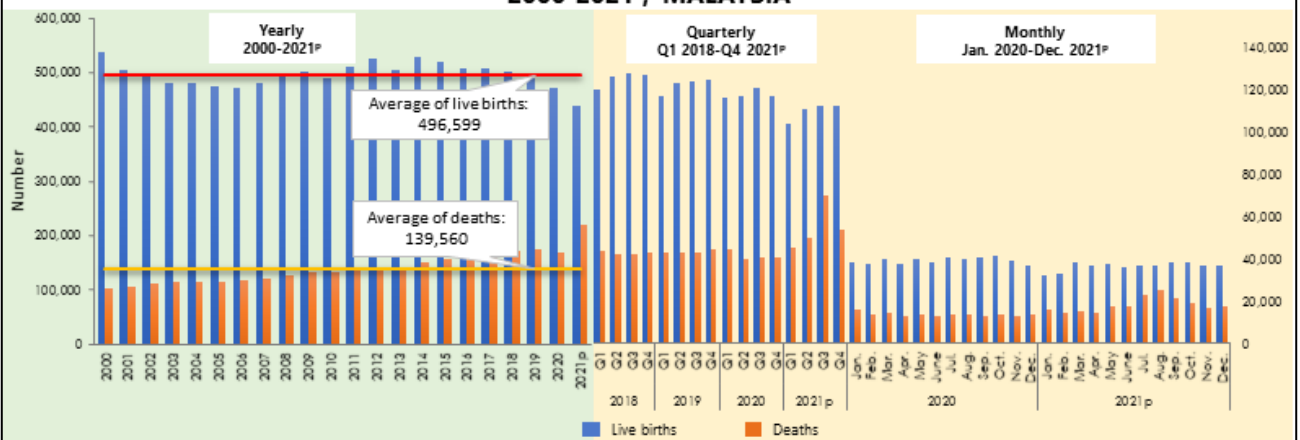

### DEATHS BY ETHNIC GROUP

<sup>1</sup> Including Non-Citizens

**TABLE 1: NUMBER AND PERCENTAGE CHANGE OF LIVE BIRTHS AND DEATHS 2020 & 2021<sup>P</sup>, MALAYSIA**

	2020		2021 <sup>P</sup>	
	Year-on-year change (%)	Number	Month	Year-on-year change (%)
<b>Live Births</b>	-4.3	41,308	October	-6.2
	-4.5	39,011	November	-5.8
	-10.0	36,967	December	-0.7
	-6.2	117,286	October – December	-4.3
<b>Deaths</b>	-2.5	13,951	October	37.5
	-12.6	12,885	November	32.1
	-9.6	14,201	December	23.5
	-8.3	41,037	October – December	31.0

**EXHIBIT 1: DEMOGRAPHIC STATISTICS BY STATE, FOURTH QUARTER 2021, MALAYSIA**

**CHART 1: DEMOGRAPHIC STATISTICS BY QUARTER 2017-2021<sup>P</sup>, MALAYSIA**

Note: The population figures for Q2 2020 - Q2 2022 has been revised based on MyCensus 2020 meanwhile the population for Q3 2010 - Q1 2020 will be revised later.

**CHART 2: LIVE BIRTHS AND DEATHS BY YEAR, QUARTER AND MONTH, 2000-2021<sup>P</sup>, MALAYSIA**

**CHART 3: LIVE BIRTHS AND DEATHS (NUMBER AND RATE) BY QUARTER, 2010-2021<sup>P</sup>, MALAYSIA**

Notes:  
<sup>P</sup> Preliminary.  
<sup>A</sup> The number of live births and deaths refer to preliminary figures. Total population refers to estimates.  
<sup>Q</sup> Quarterly period: Q1=January-March; Q2=April-June; Q3=July-September; Q4=October-December.  
<sup>\*</sup> The added total may differ due to rounding.